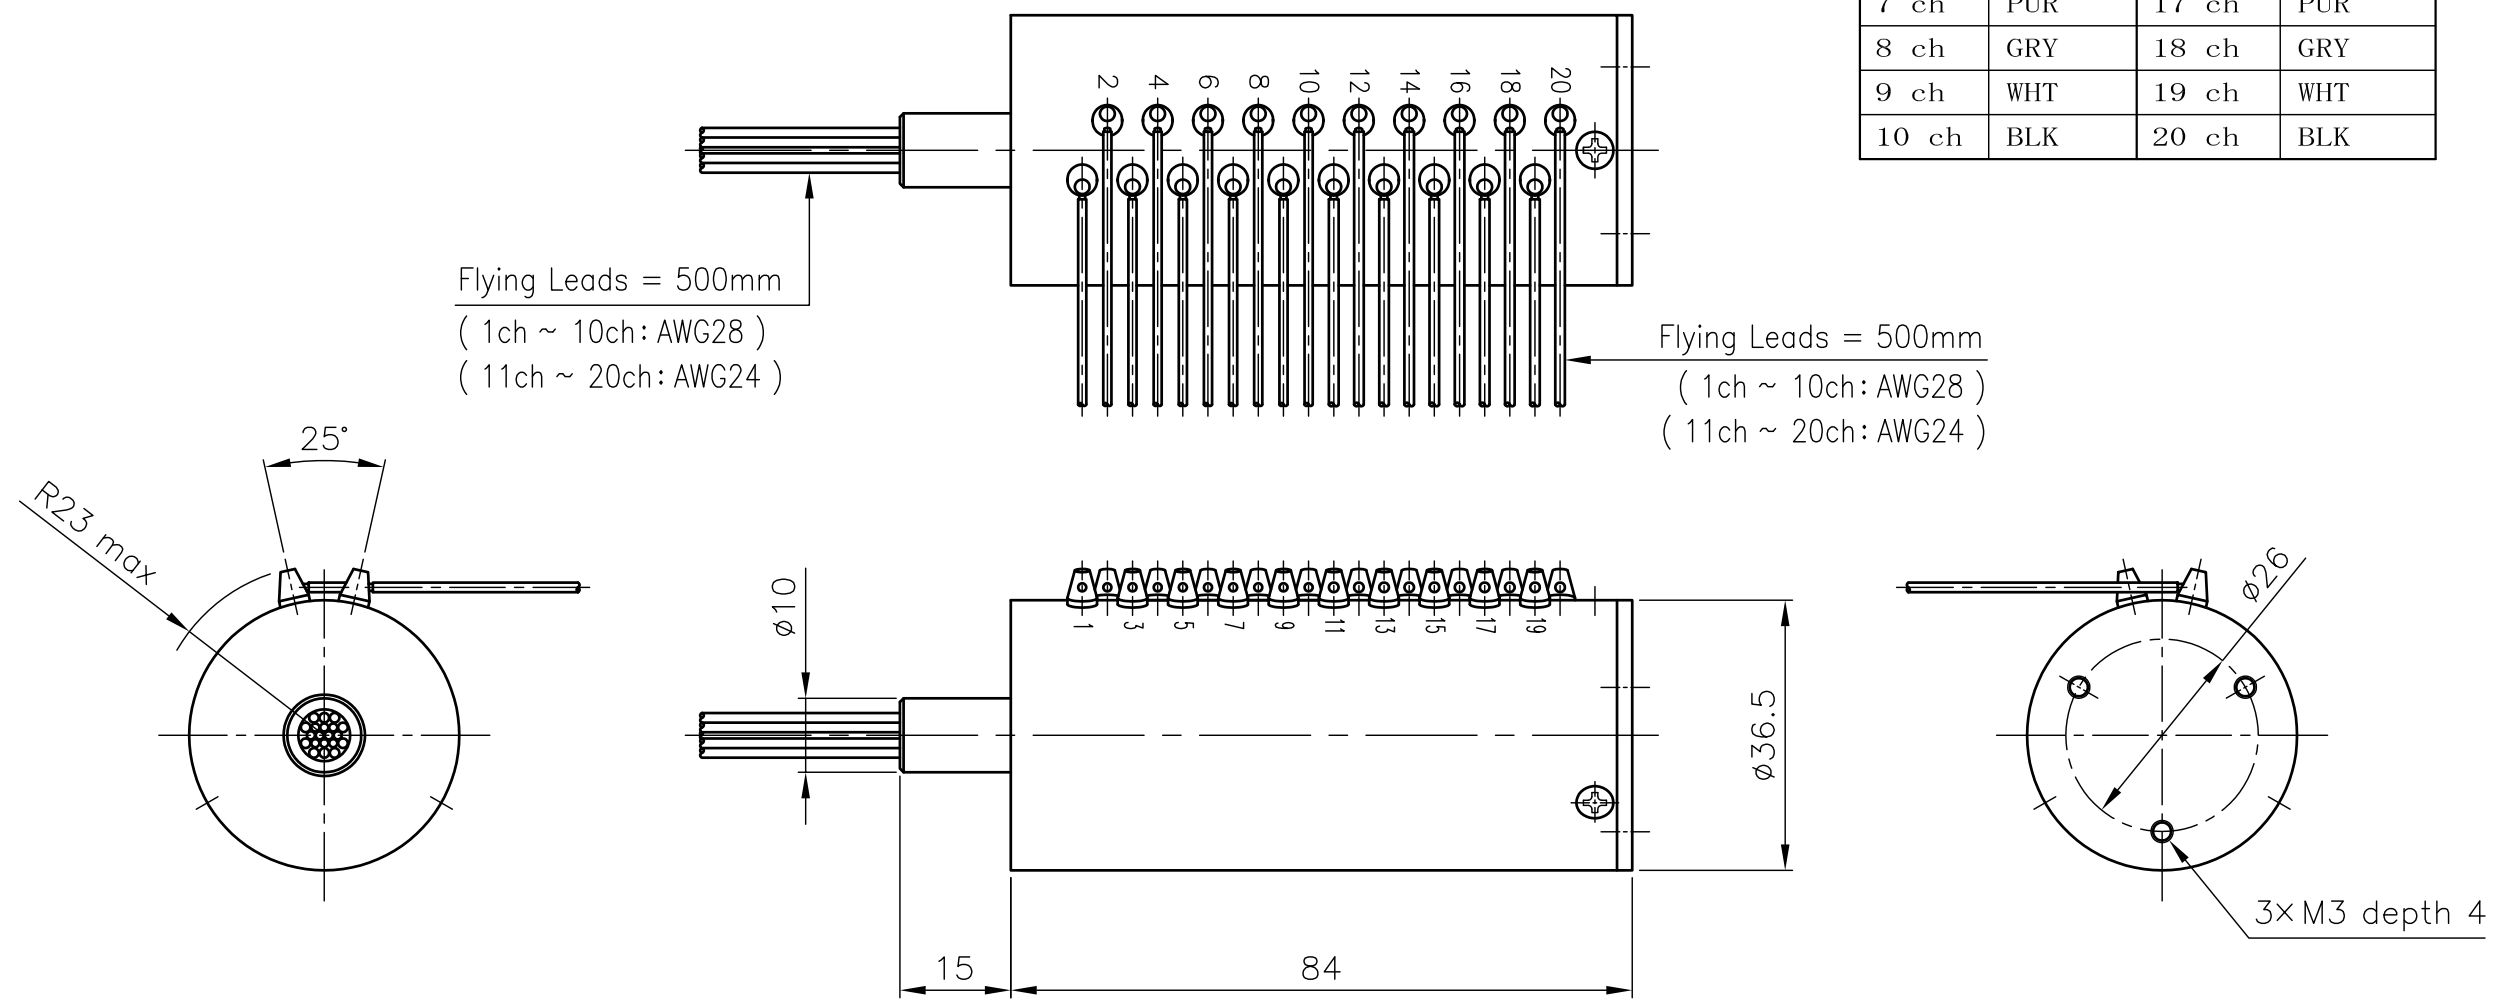

REFERENCE DRAWING

Lead Wire Color			
1 ch	BRN	11 ch	BRN
2 ch	RED	12 ch	RED
3 ch	ORN	13 ch	ORN
4 ch	YEL	14 ch	YEL
5 ch	GRN	15 ch	GRN
6 ch	BLU	16 ch	BLU
7 ch	PUR	17 ch	PUR
8 ch	GRY	18 ch	GRY
9 ch	WHT	19 ch	WHT
10 ch	BLK	20 ch	BLK

REV	NOS	DATE	DESCRIPTION	APPROVED	DIMENSION		DESIGN	DRAWN	CHECKED	APPROVED	MATERIAL	MODEL
					mm		29. Jun. 1995	24. Oct. 2017				TSR225
					SCALE		T. T	A. Ohtaki			FINISHING	TITLE
					1/1		TOKYO TUUSHIN KIZAI CO., LTD.				ø36.5 20ch Slip Ring	
SEET NO.			NOTE					DRAWING NO.				
1 OF 1								TSR225-00-01D				