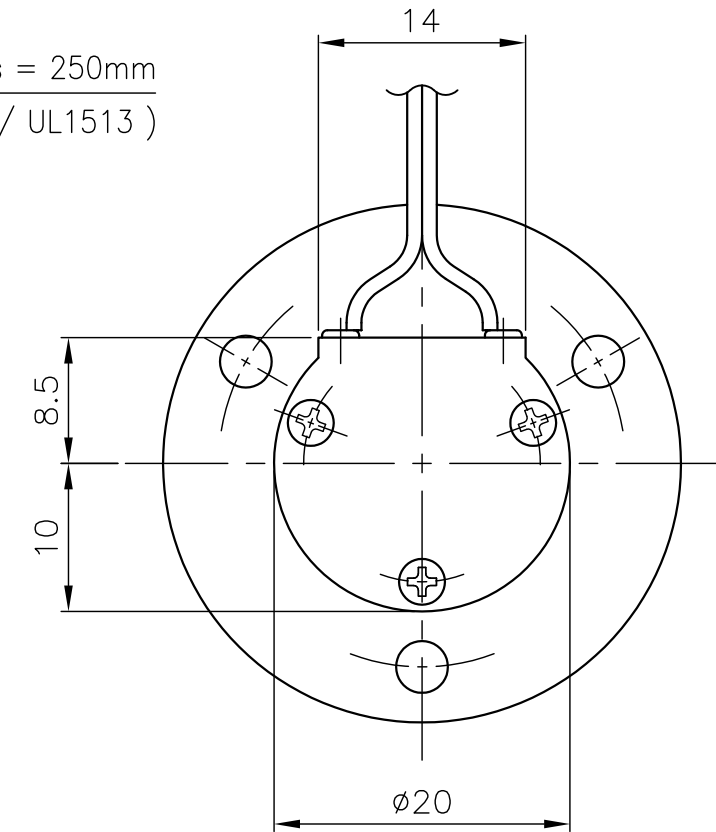

REFERENCE DRAWING

Lead Wire Color			
1 ch	BRN	7 ch	PUR
2 ch	RED	8 ch	GRY
3 ch	ORN	9 ch	WHT
4 ch	YEL	10 ch	BLK
5 ch	GRN	11 ch	LORN
6 ch	BLU	12 ch	DGRN

REV	NOS	DATE	DESCRIPTION	APPROVED	DIMENSION		DESIGN	DRAWN	CHECKED	APPROVED	MATERIAL	MODEL
					mm		24. Nov. 2005	12. Oct. 2017				TSR4251
					SCALE		T. S	A. Ohtaki			FINISHING	∅20 12ch Slip Ring
SEET NO.			NOTE		2/1		TOKYO TUUSHIN KIZAI CO., LTD.					DRAWING NO.
1 OF 1												TSR4251-00-01B