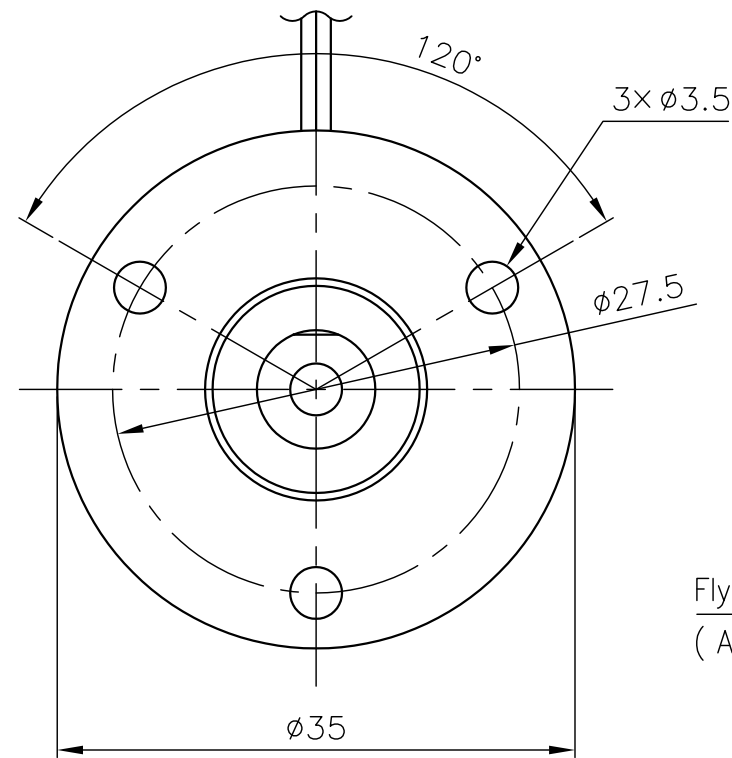

REFERENCE DRAWING

Lead Wire Color			
1 ch	BRN	7 ch	PUR
2 ch	RED	8 ch	GRY
3 ch	ORN	9 ch	WHT
4 ch	YEL	10 ch	BLK
5 ch	GRN	11 ch	LORN
6 ch	BLU	12 ch	DGRN

REV	NOS	DATE	DESCRIPTION	APPROVED	DIMENSION		DESIGN	DRAWN	CHECKED	APPROVED	MATERIAL	MODEL
					mm		24. Nov. 2005	12. Oct. 2017				TSR4251
					SCALE		T. S	A. Ohtaki			FINISHING	∅20 12ch Slip Ring
SEET NO.			NOTE		2/1		TOKYO TUUSHIN KIZAI CO., LTD.					DRAWING NO.
1 OF 1												TSR4251-00-01B