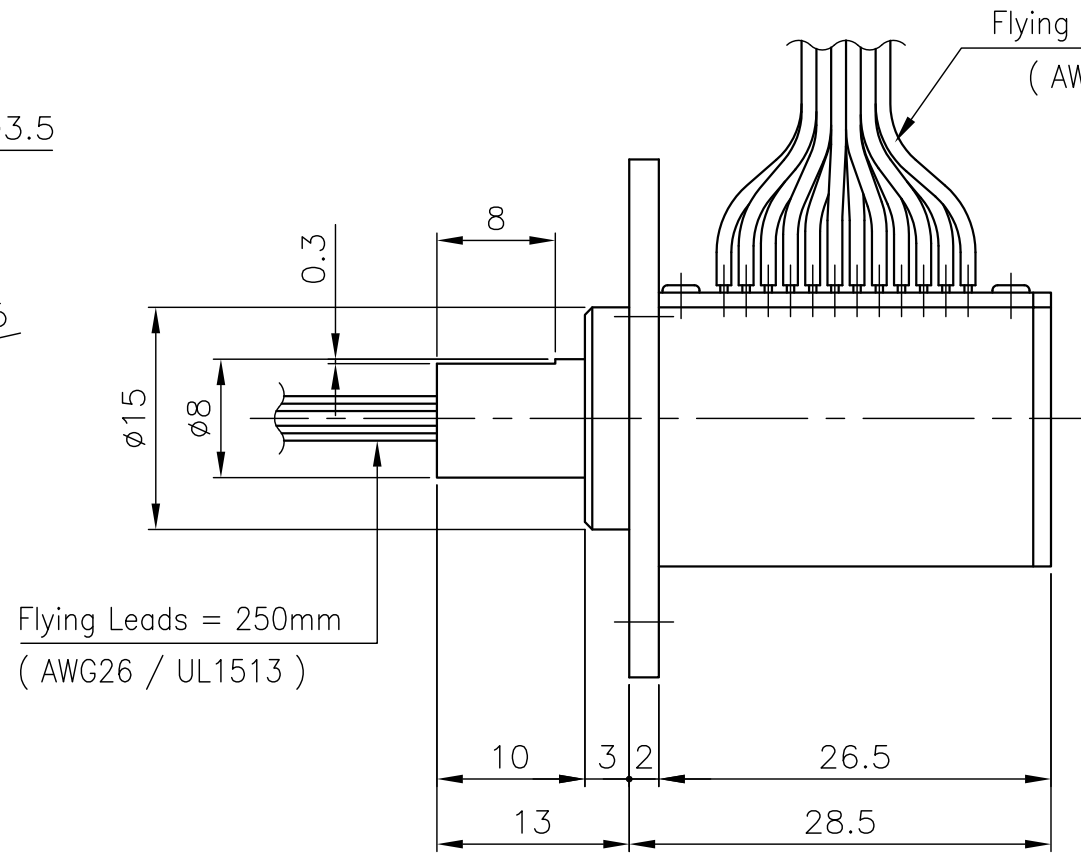

REFERENCE DRAWING

Lead Wire Color			
1 ch	BRN	7 ch	PUR
2 ch	RED	8 ch	GRY
3 ch	ORN	9 ch	WHT
4 ch	YEL	10 ch	BLK
5 ch	GRN	11 ch	LORN
6 ch	BLU	12 ch	DGRN

REV	NOS	DATE	DESCRIPTION	APPROVED	DIMENSION		DESIGN	DRAWN	CHECKED	APPROVED	MATERIAL	MODEL
					mm		24. Nov. 2005	12. Oct. 2017				TSR4251
					SCALE		T. S	A. Ohtaki			FINISHING	∅20 12ch Slip Ring
SEET NO.			NOTE		2/1		TOKYO TUUSHIN KIZAI CO., LTD.					DRAWING NO.
1 OF 1												TSR4251-00-01B