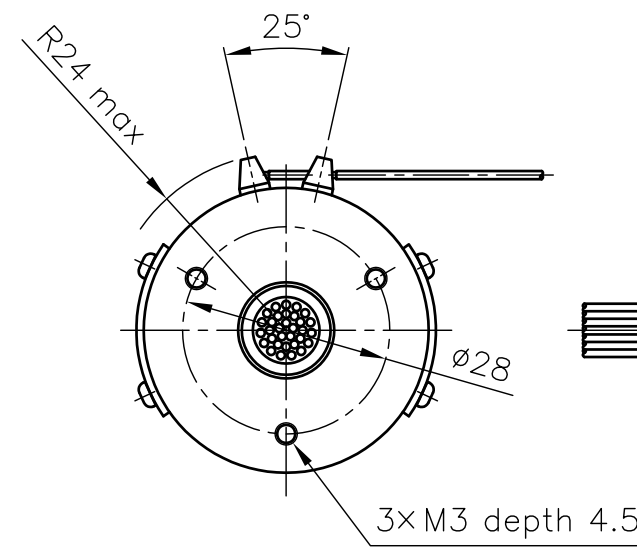

REFERENCE DRAWING

Lead Wire Color	
1ch / 11ch / 21ch / 31ch	BRN
2ch / 12ch / 22ch / 32ch	RED
3ch / 13ch / 23ch	ORN
4ch / 14ch / 24ch	YEL
5ch / 15ch / 25ch	GRN
6ch / 16ch / 26ch	BLU
7ch / 17ch / 27ch	PUR
8ch / 18ch / 28ch	GRY
9ch / 19ch / 29ch	WHT
10ch / 20ch / 30ch	BLK

REV	NOS	DATE	DESCRIPTION	APPROVED	DIMENSION		DESIGN	DRAWN	CHECKED	APPROVED	MATERIAL	MODEL
					mm		21. Oct. 2005	24. Oct. 2017				TSR4320
					SCALE		H. Sawato	A. Ohtaki			FINISHING	TITLE
					1/1		TOKYO TUUSHIN KIZAI CO., LTD.				ø38.5 32ch Slip Ring	
SEET NO.			NOTE			DRAWING NO.					TSR4320-00-01B	
1 OF 1												