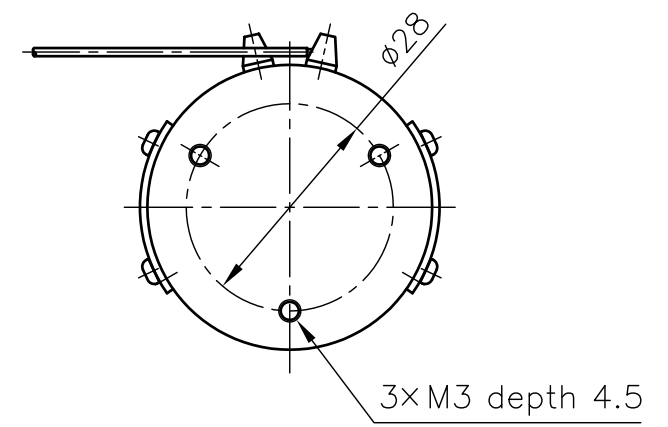

REFERENCE DRAWING

Lead Wire Color	
1ch / 11ch / 21ch / 31ch	BRN
2ch / 12ch / 22ch / 32ch	RED
3ch / 13ch / 23ch	ORN
4ch / 14ch / 24ch	YEL
5ch / 15ch / 25ch	GRN
6ch / 16ch / 26ch	BLU
7ch / 17ch / 27ch	PUR
8ch / 18ch / 28ch	GRY
9ch / 19ch / 29ch	WHT
10ch / 20ch / 30ch	BLK

REV	NOS	DATE	DESCRIPTION	APPROVED	DIMENSION		DESIGN	DRAWN	CHECKED	APPROVED	MATERIAL	MODEL
					mm		21. Oct. 2005	24. Oct. 2017				TSR4320
					SCALE		H. Sawato	A. Ohtaki			FINISHING	TITLE
					1/1		TOKYO TUUSHIN KIZAI CO., LTD.				ø38.5 32ch Slip Ring	
SEET NO.			NOTE			DRAWING NO.					TSR4320-00-01B	
1 OF 1												