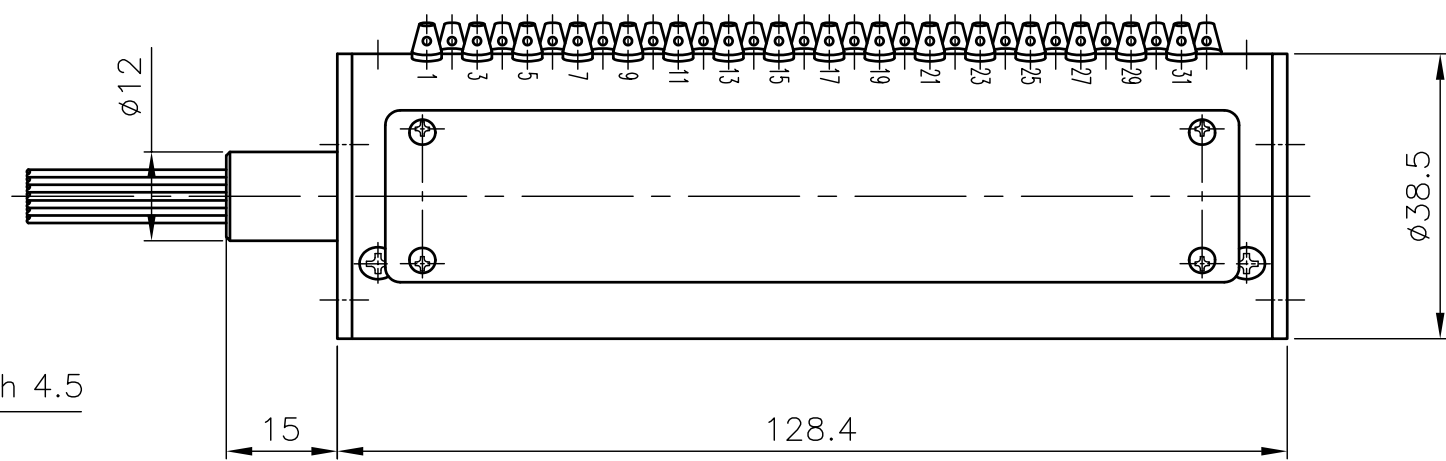

REFERENCE DRAWING

Lead Wire Color	
1ch / 11ch / 21ch / 31ch	BRN
2ch / 12ch / 22ch / 32ch	RED
3ch / 13ch / 23ch	ORN
4ch / 14ch / 24ch	YEL
5ch / 15ch / 25ch	GRN
6ch / 16ch / 26ch	BLU
7ch / 17ch / 27ch	PUR
8ch / 18ch / 28ch	GRY
9ch / 19ch / 29ch	WHT
10ch / 20ch / 30ch	BLK

REV	NOS	DATE	DESCRIPTION	APPROVED	DIMENSION		DESIGN	DRAWN	CHECKED	APPROVED	MATERIAL	MODEL
					mm		21. Oct. 2005	24. Oct. 2017				TSR4320
					SCALE		H. Sawato	A. Ohtaki			FINISHING	TITLE
					1/1		TOKYO TUUSHIN KIZAI CO., LTD.				ø38.5 32ch Slip Ring	
SEET NO.			NOTE			DRAWING NO.					TSR4320-00-01B	
1 OF 1												