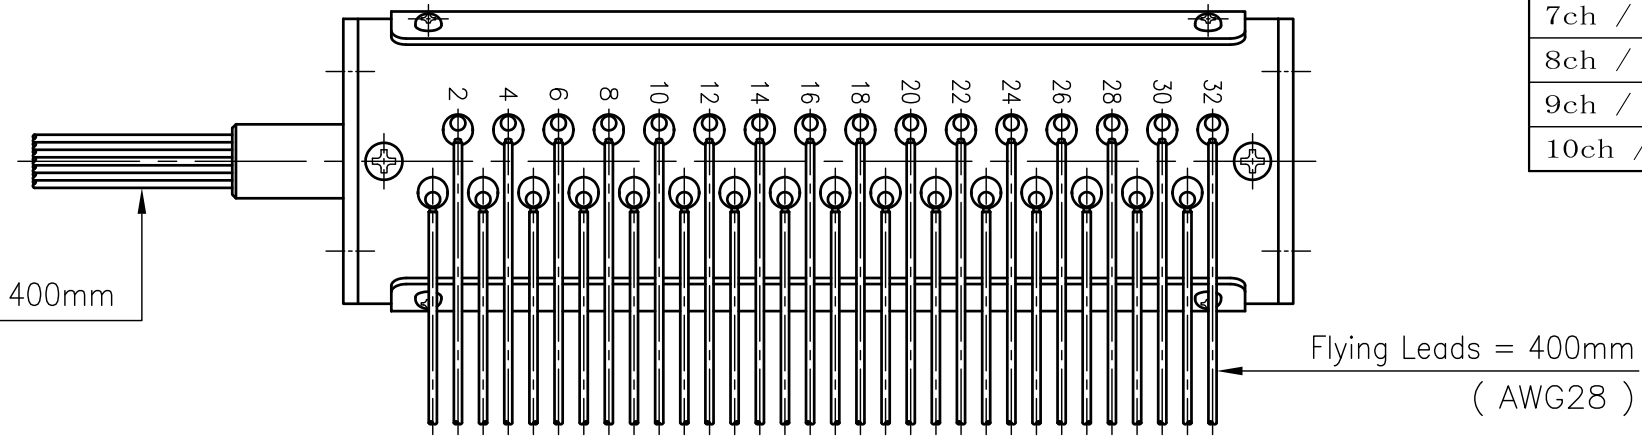

REFERENCE DRAWING

Lead Wire Color	
1ch / 11ch / 21ch / 31ch	BRN
2ch / 12ch / 22ch / 32ch	RED
3ch / 13ch / 23ch	ORN
4ch / 14ch / 24ch	YEL
5ch / 15ch / 25ch	GRN
6ch / 16ch / 26ch	BLU
7ch / 17ch / 27ch	PUR
8ch / 18ch / 28ch	GRY
9ch / 19ch / 29ch	WHT
10ch / 20ch / 30ch	BLK

REV	NOS	DATE	DESCRIPTION	APPROVED	DIMENSION		DESIGN	DRAWN	CHECKED	APPROVED	MATERIAL	MODEL
					mm		21. Oct. 2005	24. Oct. 2017				TSR4320
					SCALE		H. Sawato	A. Ohtaki			FINISHING	TITLE
					1/1		TOKYO TUUSHIN KIZAI CO., LTD.				ø38.5 32ch Slip Ring	
SEET NO.			NOTE			DRAWING NO.					TSR4320-00-01B	
1 OF 1												