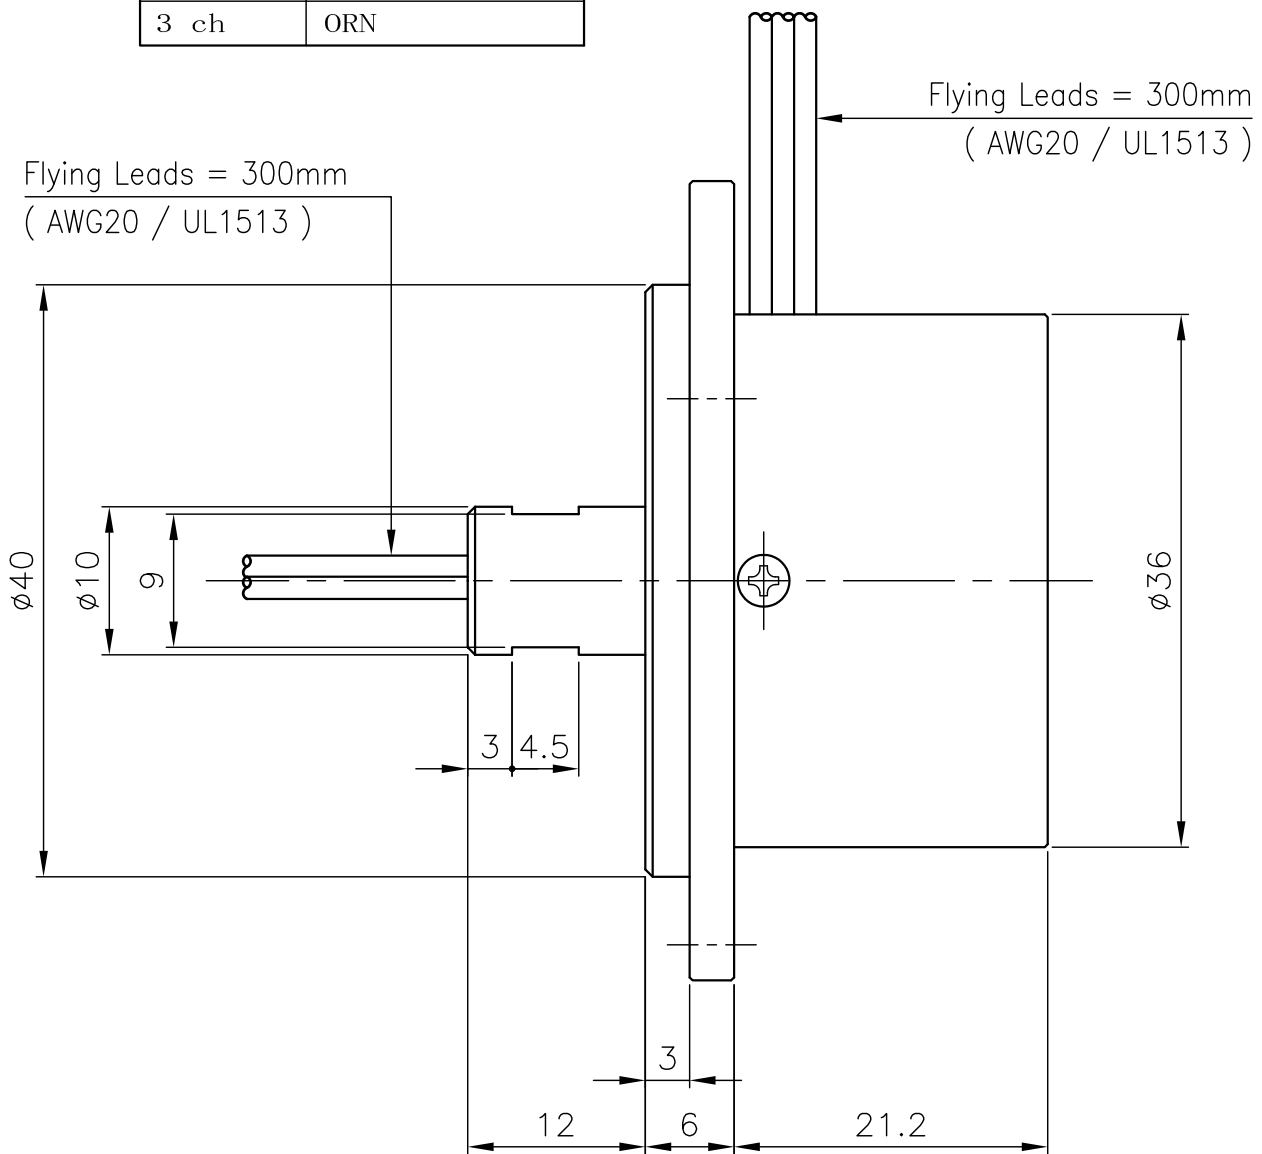

REFERENCE DRAWING

Lead Wire Color	
1 ch	BRN
2 ch	RED
3 ch	ORN

REV	NOS	DATE	DESCRIPTION	APPROVED	DIMENSION		DESIGN	DRAWN	CHECKED	APPROVED	MATERIAL	MODEL
					mm		20. Aug. 2009	12. Oct. 2017				TSR6135
					SCALE		Y. Y	A. Ohtaki			FINISHING	ø54 3ch Slip Ring
SEET NO.		NOTE		SCALE		TOKYO TUUSHIN KIZAI CO., LTD.				DRAWING NO.		
1 OF 1				2/1						TSR6135-00-01C		