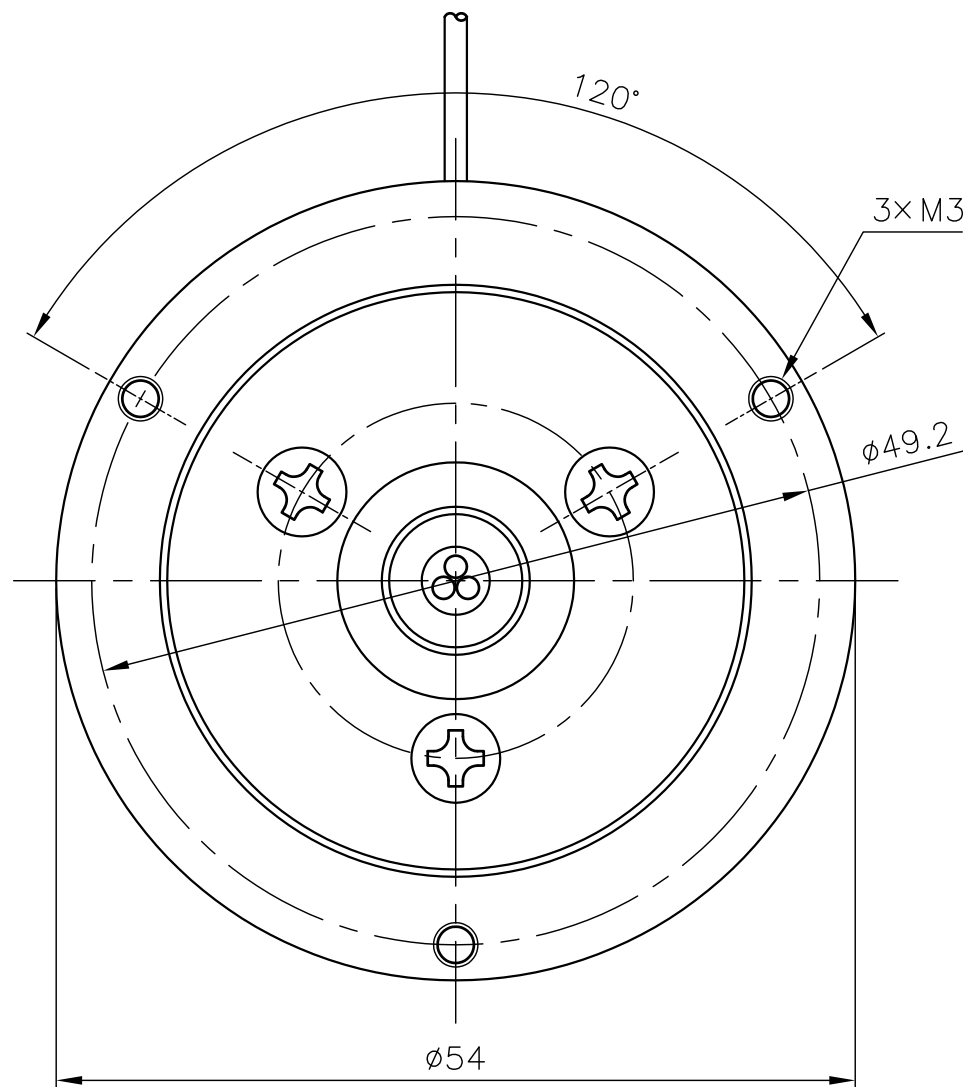

REFERENCE DRAWING

Lead Wire Color	
1 ch	BRN
2 ch	RED
3 ch	ORN

REV	NOS	DATE	DESCRIPTION	APPROVED	DIMENSION		DESIGN	DRAWN	CHECKED	APPROVED	MATERIAL	MODEL
					mm		20. Aug. 2009	12. Oct. 2017				TSR6135
					SCALE		Y. Y	A. Ohtaki			FINISHING	ø54 3ch Slip Ring
SEET NO.		NOTE		SCALE		TOKYO TUUSHIN KIZAI CO., LTD.				DRAWING NO.		
1 OF 1				2/1						TSR6135-00-01C		